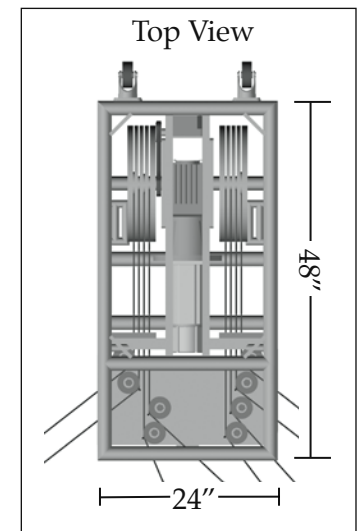

- Compact versatile design.
- Can be clamped directly on top of either 12" or 20.5" Box Truss.
- Can be flown independently.

- a) Flying Attachment Points
- b) Single, double, or quad Pinch Wheels
- c) Horizontal Cable Guide
- d) Deflection Pulleys - inable you to radiate out the lift lines as needed
- e) Vertical Cable Guides

Part of the
SGPS SERVO COMPONENT SYSTEM

Safe Working Load: 500 lbs with
Speeds up to 100ft/min
Unit Weight: 380 lbs

Los Angeles

PH:310.538.4175
FX:310.538.4180

www.sgsp.net

15823 S. Main Street
Los Angeles, CA 90248