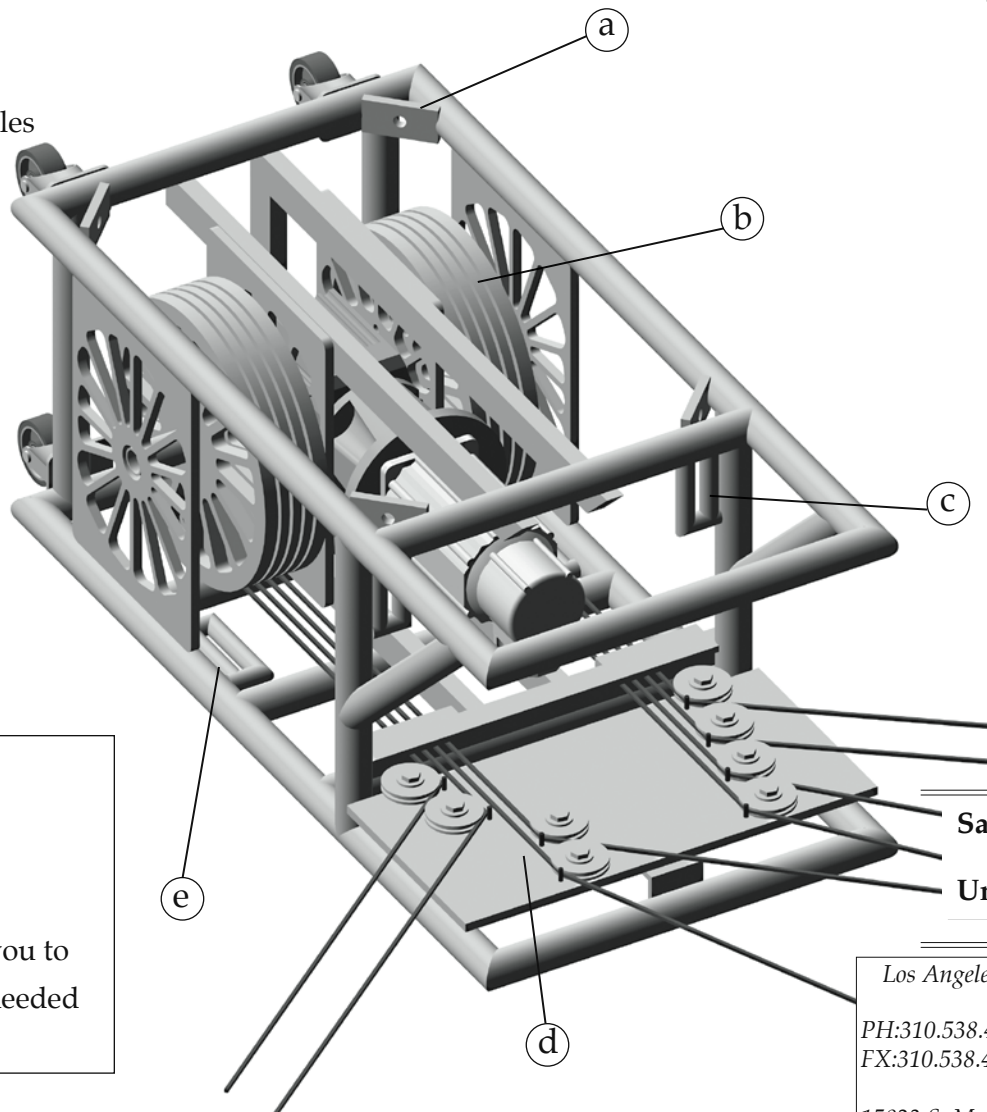

Eight Way "Yo-Yo" Scenic Flying Machine

Ideal for the flying of scenic banner, projection screens, or curtains. Can be used in multiples to fly large Austrian-type curtains. Also available with only 2 or 4 lift cables as needed.

- Compact versatile design.
- Can be clamped directly on top of either 12" or 20.5" Box Truss.
- Can be flown independently.

- a) Flying Attachment Points
- b) Single, double, or quad Pinch Wheels
- c) Horizontal Cable Guide
- d) Deflection Pulleys - inable you to radiate out the lift lines as needed
- e) Vertical Cable Guides

Part of the
SGPS SERVO COMPONENT SYSTEM

Safe Working Load: 500 lbs with
Speeds up to 100ft/min
Unit Weight: 380 lbs

Los Angeles

PH:310.538.4175
FX:310.538.4180

www.sgsp.net

15823 S. Main Street
Los Angeles, CA 90248