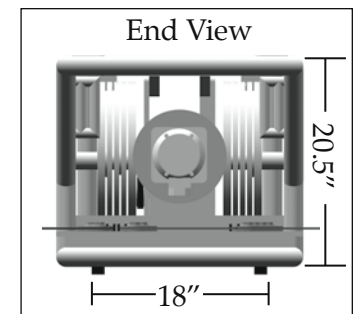

Safe Working Load: 500 lbs with
Speeds up to 100ft/min
Unit Weight: 380 lbs

Los Angeles

PH:310.538.4175
FX:310.538.4180

www.sgsp.net

15823 S. Main Street
Los Angeles, CA 90248

Las Vegas

PH:702.270.4240
FX:702.270.4221

6585 Escondido St., STE G
Las Vegas, NV 89119